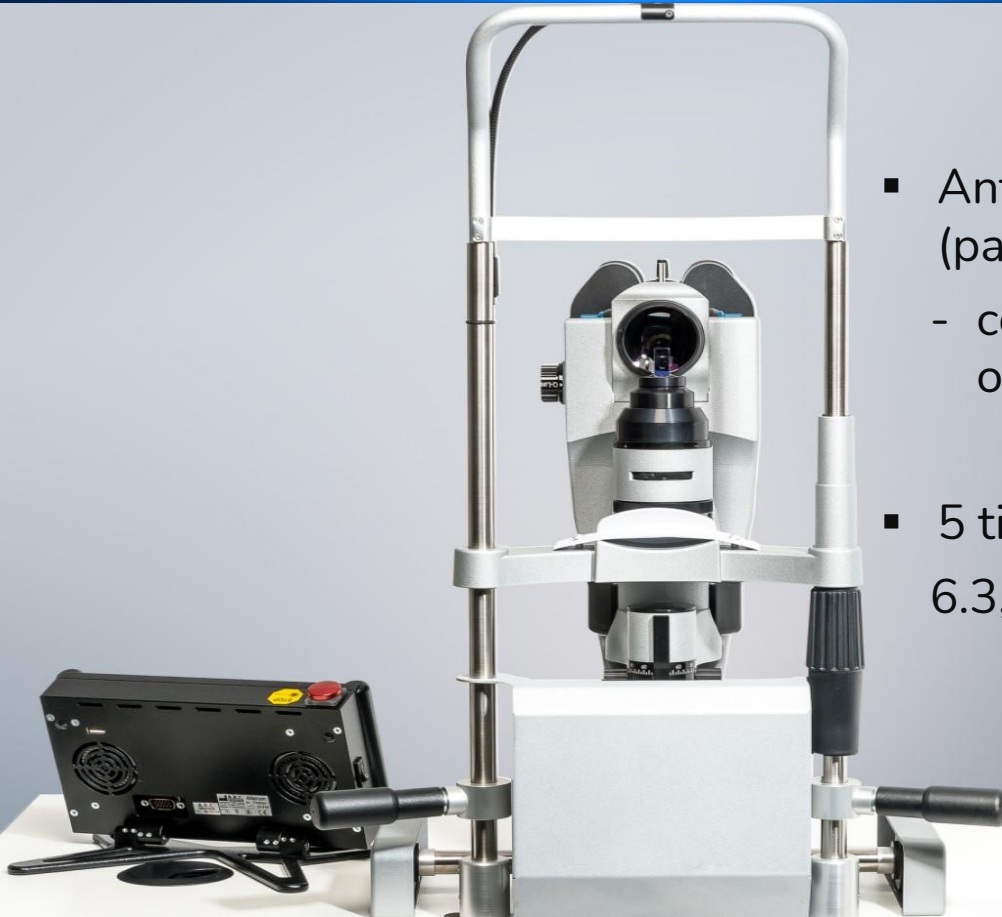

COBRA

SLT and YAG combination with 2 separate lasers

COBRA – SLT and YAG combination

SLT and YAG combination

COBRA

- Quick and easy change between both lasers
- safe
- 2 complete separated lasers devices – no overlapping technical parts

COBRA – SLT and YAG combination

- Quick and easy change between both lasers
- Rotation knob to switch from YAG to SLT

COBRA – SLT and YAG combination

- Anterior segment optics (parallel eye piece)
 - convergent optics optional
- 5 times mag. changer: 6.3, 10, 16, 25, 40

COBRA – SLT and YAG combination

Table:

- Wheel chair accessible
- Electronic height adjustment
- Table wheels optional

COBRA Competitor Device

Smart SELECTA Duet Lumenis

Competitor Lumenis:

- One cavity only (one laser system!)
- Parallel optics!?
- 3 Hz (SLT) trigger limited
- 6, 9, 16, 28, 42 mag. changer optics

COBRA Competitor Device

tango
Ellex

Competitor Ellex:

- One cavity only (one laser system!)
- Parallel optics!?
- 3 Hz trigger limited

COBRA Competitor Device

OptoYag&SLT M
OPTOTEK Medical

Competitor Optotek: